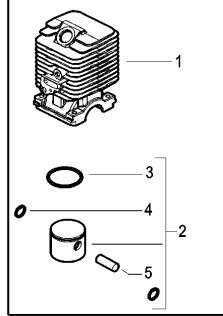

A=GROBE NACHFRAGE  
 B=MITTELMAESSIGE  
 C=WENIGE NACHFRAGE  
 NEU CODEX

FIGURE 5

FIGURE 6

FIGURE 7

FIGURE 8

| Item            | P/N McC                    | P/N ELX   | Qty | DESCRIPTION                   |
|-----------------|----------------------------|-----------|-----|-------------------------------|
| <b>FIGURE 5</b> |                            |           |     |                               |
| 1               | 242802                     | 538242802 | 1   | crankcase                     |
| 2               | 227565                     | 538227565 | 4   | screw M5x25                   |
| 3               | <b>FIGURE 8</b>            |           |     |                               |
| A 4             | 92879                      | 538092879 | 1   | spark plug RDJ8J              |
| 5               | 242704                     | 538242704 | 1   | engine cover                  |
| 6               | 241963                     | 538241963 | 2   | screw M4x22                   |
| 7               | 242037                     | 538242037 | 2   | stud bolt                     |
| B 8             | 243273                     | 538243273 | 1   | exhaust gasket                |
| C 9             | 242131                     | 538242131 | 1   | muffler                       |
| 10              | 323760                     | 538323760 | 1   | muffler shield                |
| 11              | 235642                     | 538235642 | 2   | nut M5                        |
| C 12            | 242994                     | 538242994 | 2   | seal                          |
| C 13            | 241594                     | 538241594 | 2   | ball bearing                  |
| 15              | 243486                     | 538243486 | 1   | crankshaft assy               |
| C 16 •          | 235742                     | 538235742 | 1   | needle bearing                |
| 17              | 241784                     | 538241784 | 1   | starter pawl assy             |
| 18 •            | 111088                     | 538111088 | 1   | snap ring                     |
| 19 •            | 241782                     | 538241782 | 1   | spring                        |
| 20 •            | 241781                     | 538241781 | 1   | pawl                          |
| 21              | 235248                     | 538235248 | 1   | nut                           |
| C 22            | 242041                     | 538242041 | 1   | starter assy                  |
| 23 •            | 240862                     | 538240862 | 1   | screw M4x18                   |
| 24 •            | 241703                     | 538241703 | 1   | washer                        |
| A 25 •          | 241746                     | 538241746 | 1   | rope                          |
| 26 •            | 235612                     | 538235612 | 1   | washer                        |
| 27 •            | 241778                     | 538241778 | 1   | handle                        |
| B 28 •          | 241620                     | 538241620 | 1   | pulley                        |
| B 29 •          | 241619                     | 538241619 | 1   | spring                        |
| 30              | 241963                     | 538241963 | 3   | screw M4x20                   |
| 31              | 242038                     | 538242038 | 1   | tank grommet (crankcase side) |
| 32              | 242039                     | 538242039 | 1   | tank grommet (starter side)   |
| B 33            | 242484                     | 538242484 | 1   | fuel tank cap assy            |
| A 34 •          | 236564                     | 538236564 | 1   | gasket                        |
| C 35            | 242040                     | 538242040 | 1   | fuel tank assy                |
| B 36 •          | 229717                     | 538229717 | 1   | hose                          |
| B 37 •          | 229743                     | 538229743 | 1   | primer bulb hose              |
| A 38            | 93720                      | 538093720 | 1   | fuel pickup                   |
| 39              | 242703                     | 538242703 | 1   | air filter cover              |
| B 40            | 242035                     | 538242035 | 1   | air filter                    |
| 41              | 235808                     | 538235808 | 2   | screw 5x50                    |
| 42              | 235248                     | 538235248 | 1   | washer                        |
| 43              | 248485                     | 538248485 | 1   | air box assy                  |
| 44 •            | 241769                     | 538241769 | 1   | choke lever                   |
| 45 •            | 241622                     | 538241622 | 1   | choke lever grommet           |
| 46 •            | 235822                     | 538235822 | 1   | spring                        |
| 47 •            | 241602                     | 538241602 | 1   | choke shutter                 |
| 48 •            | 227022                     | 538227022 | 2   | bushing                       |
| C 49            | <b>FIGURE 6 / FIGURE 7</b> |           |     |                               |
| A 50            | 241600                     | 538241600 | 1   | carb. Gasket                  |
| 51              | 235806                     | 538235806 | 2   | screw M5x20                   |
| 52              | 235248                     | 538235248 | 2   | washer                        |