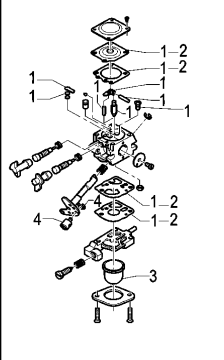

A=GROBE NACHFRAGE  
 B=MITTELMAESSIGE  
 C=WENIGE NACHFRAGE  
 NEU CODEX

FIGURE 5

FIGURE 6

FIGURE 7

FIGURE 8

| Item            | P/N McC                    | P/N ELX   | Qty | DESCRIPTION                   |
|-----------------|----------------------------|-----------|-----|-------------------------------|
| <b>FIGURE 5</b> |                            |           |     |                               |
| 1               | 242802                     | 538242802 | 1   | crankcase                     |
| 2               | 227565                     | 538227565 | 4   | screw M5x25                   |
| 3               | <b>FIGURE 8</b>            |           |     |                               |
| A 4             | 92879                      | 538092879 | 1   | spark plug RDJ8J              |
| 5               | 242704                     | 538242704 | 1   | engine cover                  |
| 6               | 241963                     | 538241963 | 2   | screw M4x22                   |
| 7               | 242037                     | 538242037 | 2   | stud bolt                     |
| B 8             | 243273                     | 538243273 | 1   | exhaust gasket                |
| C 9             | 242131                     | 538242131 | 1   | muffler                       |
| 10              | 323760                     | 538323760 | 1   | muffler shield                |
| 11              | 235642                     | 538235642 | 2   | nut M5                        |
| C 12            | 242994                     | 538242994 | 2   | seal                          |
| C 13            | 241594                     | 538241594 | 2   | ball bearing                  |
| 15              | 243486                     | 538243486 | 1   | crankshaft assy               |
| C 16 •          | 235742                     | 538235742 | 1   | needle bearing                |
| 17              | 241784                     | 538241784 | 1   | starter pawl assy             |
| 18 •            | 111088                     | 538111088 | 1   | snap ring                     |
| 19 •            | 241782                     | 538241782 | 1   | spring                        |
| 20 •            | 241781                     | 538241781 | 1   | pawl                          |
| 21              | 235248                     | 538235248 | 1   | nut                           |
| C 22            | 242041                     | 538242041 | 1   | starter assy                  |
| 23 •            | 240862                     | 538240862 | 1   | screw M4x18                   |
| 24 •            | 241703                     | 538241703 | 1   | washer                        |
| A 25 •          | 241746                     | 538241746 | 1   | rope                          |
| 26 •            | 235612                     | 538235612 | 1   | washer                        |
| 27 •            | 241778                     | 538241778 | 1   | handle                        |
| B 28 •          | 241620                     | 538241620 | 1   | pulley                        |
| B 29 •          | 241619                     | 538241619 | 1   | spring                        |
| 30              | 241963                     | 538241963 | 3   | screw M4x20                   |
| 31              | 242038                     | 538242038 | 1   | tank grommet (crankcase side) |
| 32              | 242039                     | 538242039 | 1   | tank grommet (starter side)   |
| B 33            | 242484                     | 538242484 | 1   | fuel tank cap assy            |
| A 34 •          | 236564                     | 538236564 | 1   | gasket                        |
| C 35            | 242040                     | 538242040 | 1   | fuel tank assy                |
| B 36 •          | 229717                     | 538229717 | 1   | hose                          |
| B 37 •          | 229743                     | 538229743 | 1   | primer bulb hose              |
| A 38            | 93720                      | 538093720 | 1   | fuel pickup                   |
| 39              | 242703                     | 538242703 | 1   | air filter cover              |
| B 40            | 242035                     | 538242035 | 1   | air filter                    |
| 41              | 235808                     | 538235808 | 2   | screw 5x50                    |
| 42              | 235248                     | 538235248 | 1   | washer                        |
| 43              | 248485                     | 538248485 | 1   | air box assy                  |
| 44 •            | 241769                     | 538241769 | 1   | choke lever                   |
| 45 •            | 241622                     | 538241622 | 1   | choke lever grommet           |
| 46 •            | 235822                     | 538235822 | 1   | spring                        |
| 47 •            | 241602                     | 538241602 | 1   | choke shutter                 |
| 48 •            | 227022                     | 538227022 | 2   | bushing                       |
| C 49            | <b>FIGURE 6 / FIGURE 7</b> |           |     |                               |
| A 50            | 241600                     | 538241600 | 1   | carb. Gasket                  |
| 51              | 235806                     | 538235806 | 2   | screw M5x20                   |
| 52              | 235248                     | 538235248 | 2   | washer                        |