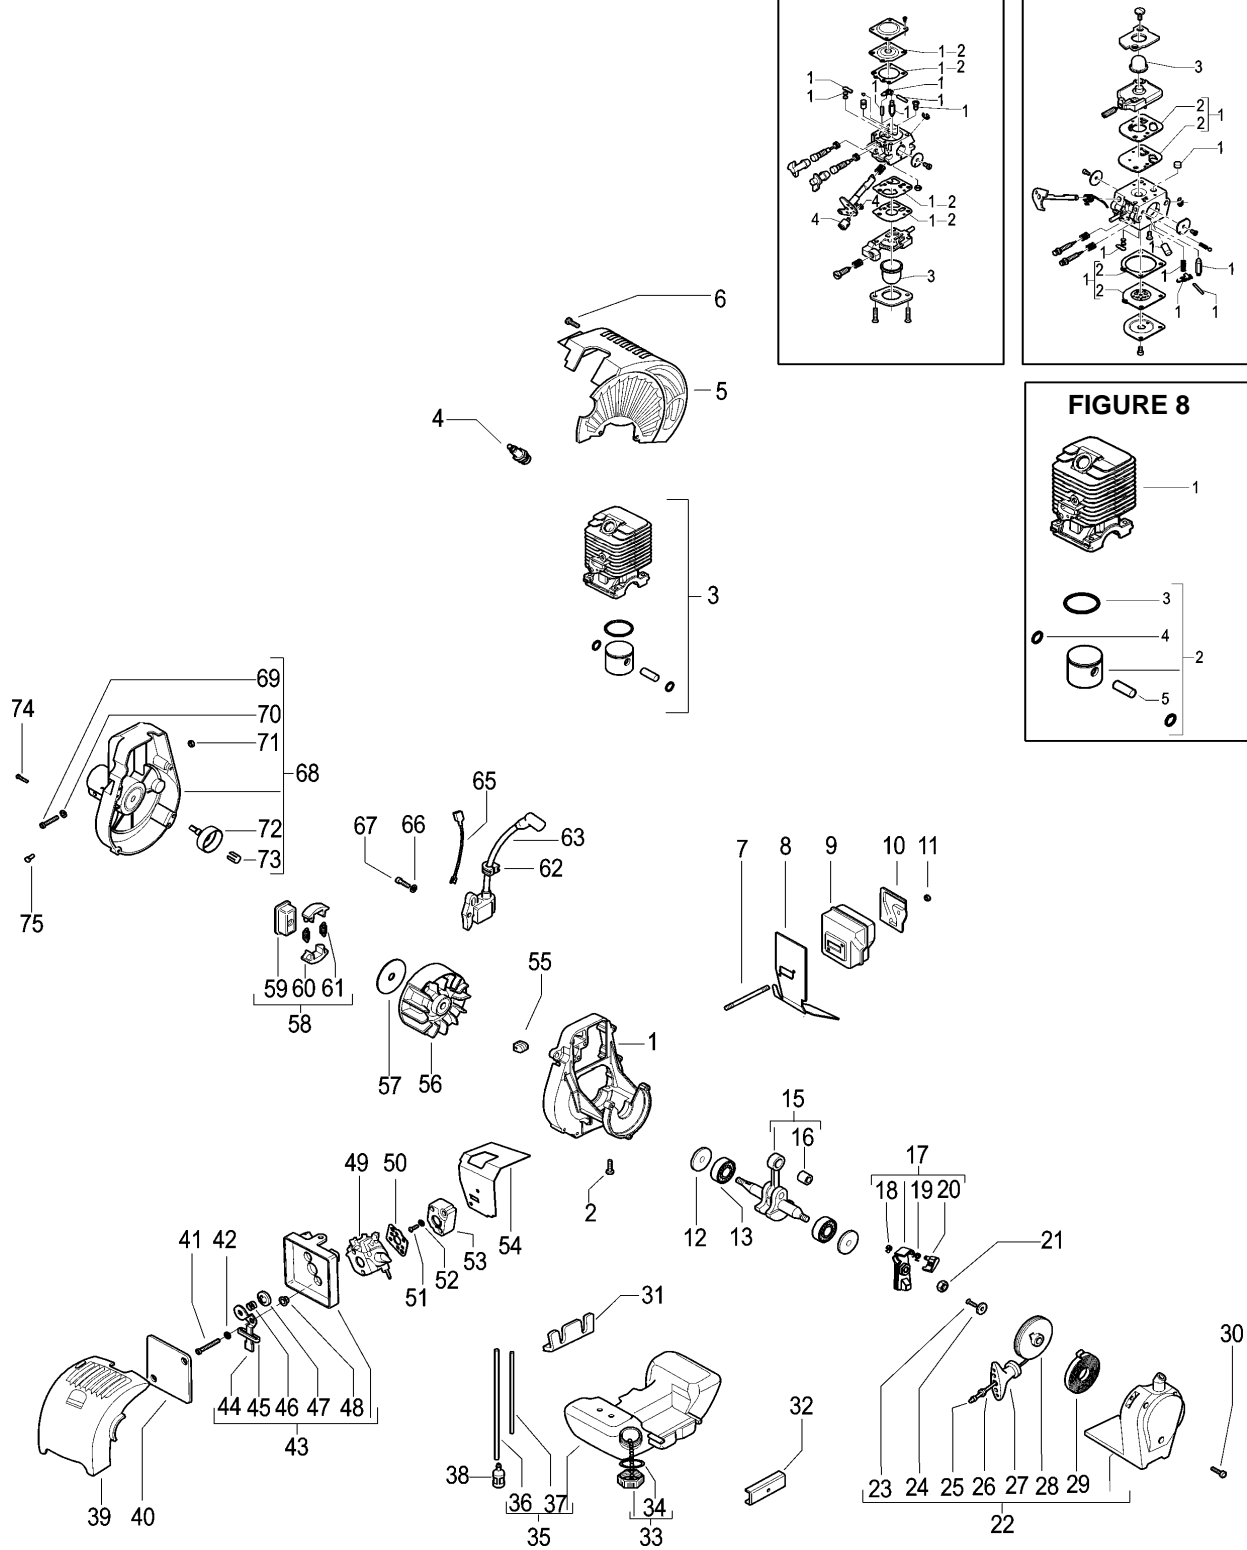

Item	P/N McC	P/N ELX	Qty	DESCRIPTION
FIGURE 1				
1	227280	538227280	1	trigger box assy
2	• 240019	538240019	1	throttle trigger spring
3	• 241296	538241296	1	throttle trigger
4	• 229973	538229973	1	throttle advance spring
5	• 227065	538227065	1	retain ring
6	• 229837	538229837	1	trigger box (left half)
7	• 229823	538229823	1	throttle advance pin
8	• 229819	538229819	1	safety lever
9	• 240618	538240618	2	screw 3x16
10	• 229836	538229836	1	trigger box (right half)
11	• 240883	538240883	4	screw 3x20
C 12	• 227067	538227067	1	cable assy
C 13	•• 236394	538236394	1	switch
C 14	•• 227073	538227073	1	throttle cable
15	• 235912	538235912	1	nut M6
16	• 229824	538229824	1	throttle advance slide
17	236981	538236981	2	screw
18	241727	538241727	1	shaft sheathing (handle)
19	241838	538241838	1	shaft sheathing (joint)
C 20	242935	538242935	1	shaft assy
C 21	241733	538241733	1	flexible shaft
22	241734	538241734	1	flange adapter
A 23	FIGURE 2		1	string head
24	248222	538248222	1	harness ring assy
25	• 236642	538236642	2	nut M6
26	• 235911	538235911	2	screw M6x12
27	241736	538241736	1	front handle
28	235911	538235911	2	screw M6x12
29	228146	538228146	2	clamp
30	235542	538235542	2	nut M6
43	249242	538249242	1	guard assy
44	• 240862	538240862	2	screw 4x18
45	• 241973	538241973	1	line cutter
46	• 240862	538240862	2	screw 4x18

Item	P/N McC	P/N ELX	Qty	DESCRIPTION
FIGURE 2				
A 1	538249345	538249345	1	string head
2	• 249381	538249381	1	set screw
C 3	• 249382	538249382	1	reel
C 4	• 249383	538249383	1	spring
C 5	• 249384	538249384	1	button
C 6	• 249385	538249385	2	eyelet

Item	P/N McC	P/N ELX	Qty	DESCRIPTION
FIGURE 3				
A 1	236621	538236621	1	blade plate
A 2	236596	538236596	1	cup
A 3	241739	538241739	1	nut
A 4	236728	538236728	1	pin
3	• 530053241	530053241	1	spring
4	• 530401957	530401957	1	spool retainer
B 5	• 248286B	538248286	1	line (2mm)

A=ALTA ROTAZIONE
B=MEDIA ROTAZIONE
C=ALTA ROTAZIONE
NUOVI CODICI

A=HIGH MOVING
B=MEDIUM MOVING
C=SLOW MOVING
NEW P. NUMBERS

A=HAUTE DEMANDE
B=MOYENNE DEMANDE
C=BASSE DEMANDE
NOUVELLES REFERENCES

A=GROBE NACHFRAGE
B=MITTELMAESSIGE
C=WENIGE NACHFRAGE
NEU CODEX

FIGURE 6

FIGURE 7

FIGURE 5