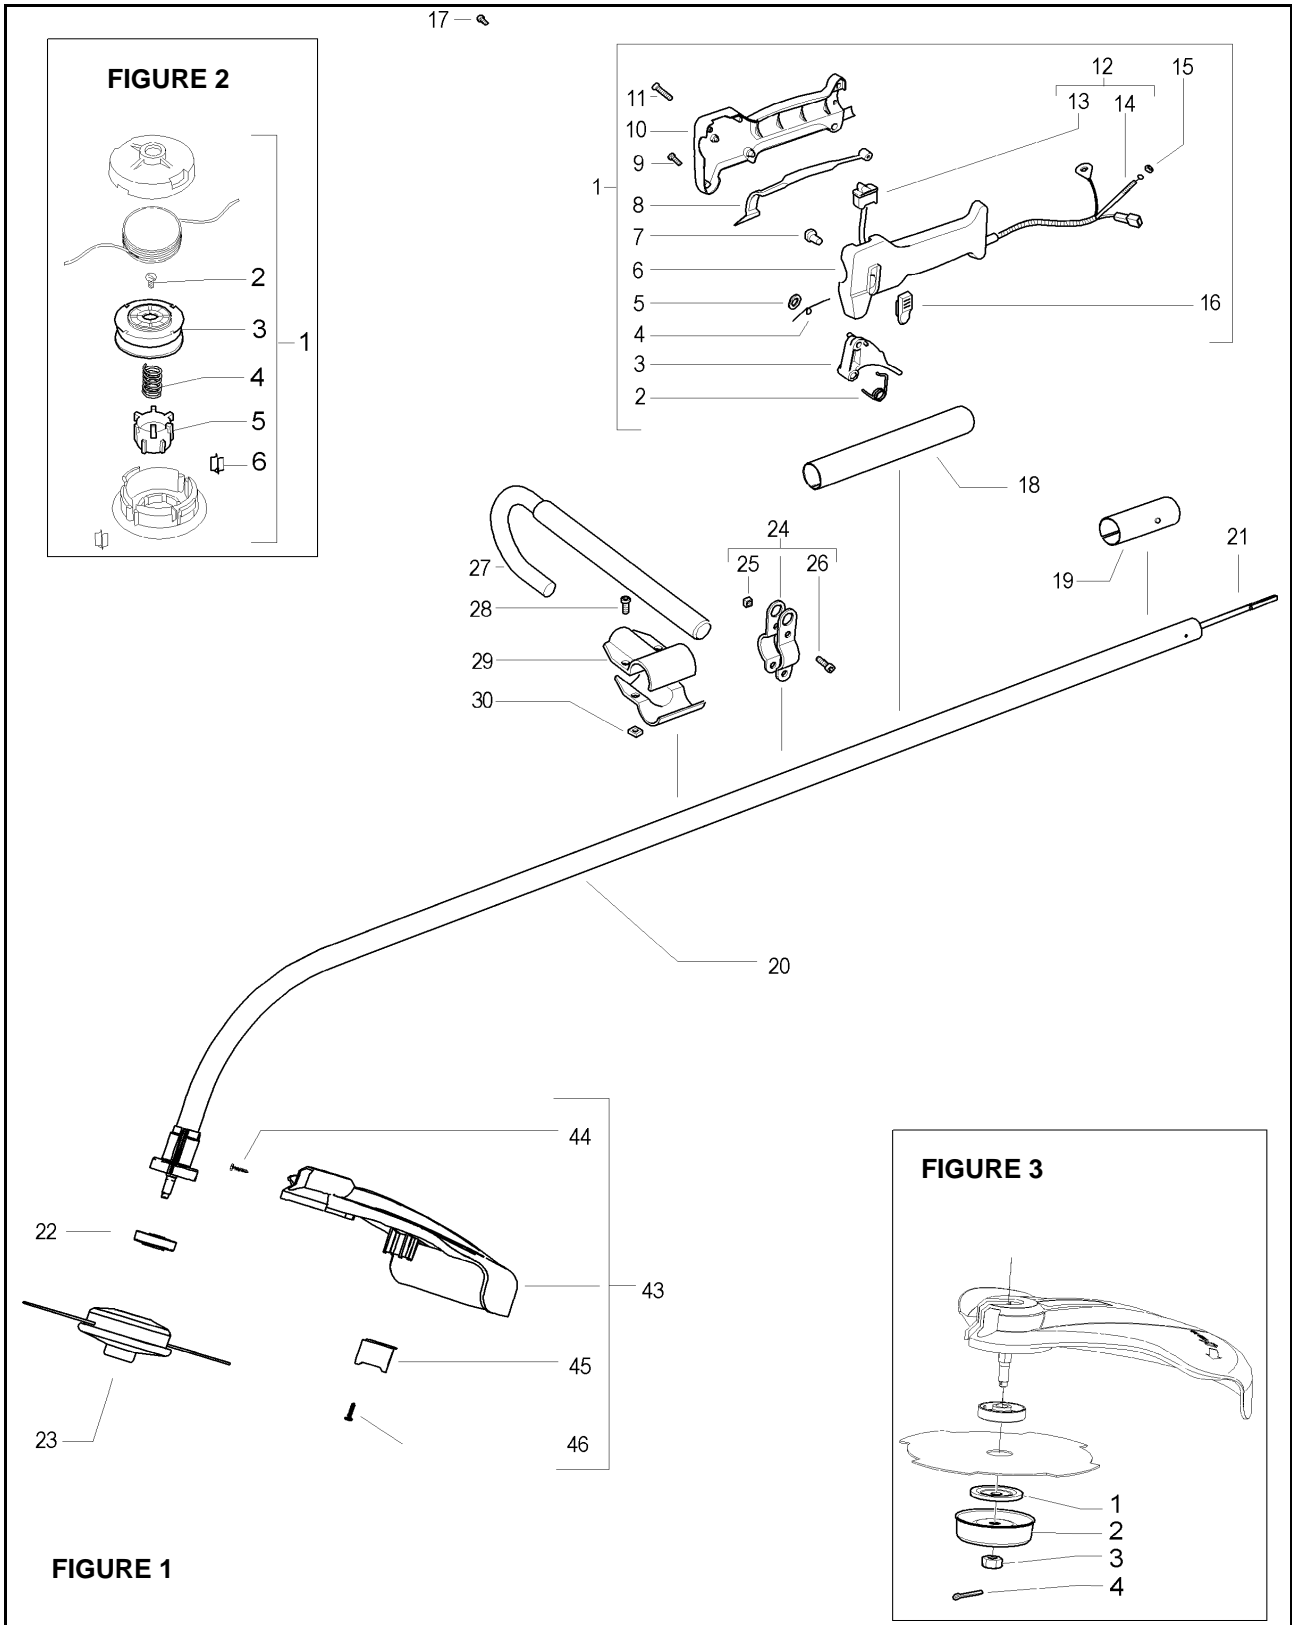

| Item            | P/N McC         | P/N ELX   | Qty | DESCRIPTION              |
|-----------------|-----------------|-----------|-----|--------------------------|
| <b>FIGURE 1</b> |                 |           |     |                          |
| 1               | 227280          | 538227280 | 1   | trigger box assy         |
| 2               | • 240019        | 538240019 | 1   | throttle trigger spring  |
| 3               | • 241296        | 538241296 | 1   | throttle trigger         |
| 4               | • 229973        | 538229973 | 1   | throttle advance spring  |
| 5               | • 227065        | 538227065 | 1   | retain ring              |
| 6               | • 229837        | 538229837 | 1   | trigger box (left half)  |
| 7               | • 229823        | 538229823 | 1   | throttle advance pin     |
| 8               | • 229819        | 538229819 | 1   | safety lever             |
| 9               | • 240618        | 538240618 | 2   | screw 3x16               |
| 10              | • 229836        | 538229836 | 1   | trigger box (right half) |
| 11              | • 240883        | 538240883 | 4   | screw 3x20               |
| C 12            | • 227067        | 538227067 | 1   | cable assy               |
| C 13            | •• 236394       | 538236394 | 1   | switch                   |
| C 14            | •• 227073       | 538227073 | 1   | throttle cable           |
| 15              | • 235912        | 538235912 | 1   | nut M6                   |
| 16              | • 229824        | 538229824 | 1   | throttle advance slide   |
| 17              | 236981          | 538236981 | 2   | screw                    |
| 18              | 241727          | 538241727 | 1   | shaft sheathing (handle) |
| 19              | 241838          | 538241838 | 1   | shaft sheathing (joint)  |
| C 20            | 242935          | 538242935 | 1   | shaft assy               |
| C 21            | 241733          | 538241733 | 1   | flexible shaft           |
| 22              | 241734          | 538241734 | 1   | flange adapter           |
| A 23            | <b>FIGURE 2</b> |           | 1   | string head              |
| 24              | 248222          | 538248222 | 1   | harness ring assy        |
| 25              | • 236642        | 538236642 | 2   | nut M6                   |
| 26              | • 235911        | 538235911 | 2   | screw M6x12              |
| 27              | 241736          | 538241736 | 1   | front handle             |
| 28              | 235911          | 538235911 | 2   | screw M6x12              |
| 29              | 228146          | 538228146 | 2   | clamp                    |
| 30              | 235542          | 538235542 | 2   | nut M6                   |
| 43              | 249242          | 538249242 | 1   | guard assy               |
| 44              | • 240862        | 538240862 | 2   | screw 4x18               |
| 45              | • 241973        | 538241973 | 1   | line cutter              |
| 46              | • 240862        | 538240862 | 2   | screw 4x18               |